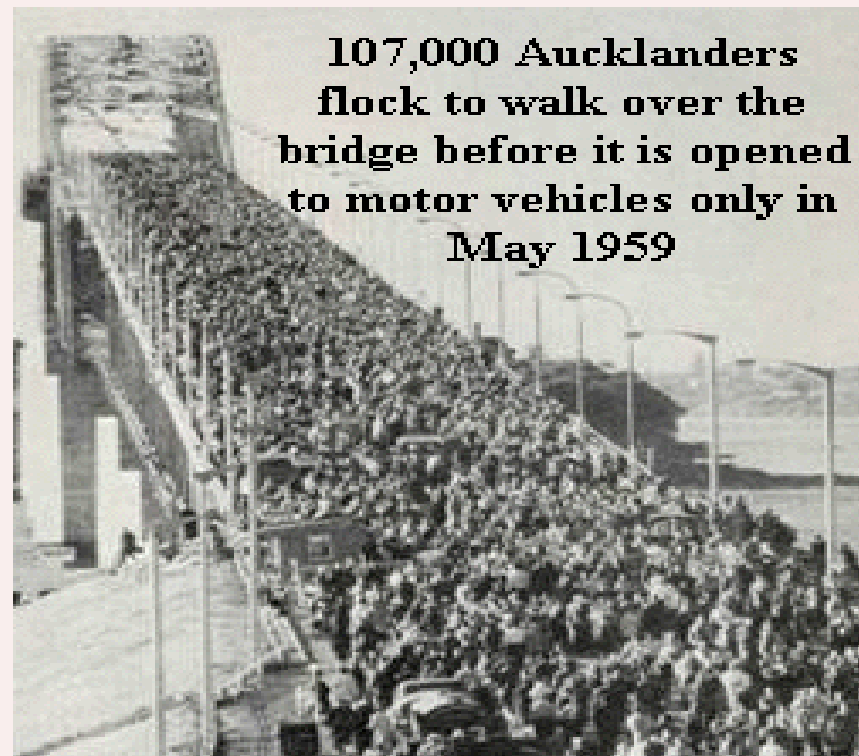

Finally the \$1.4 billion Waterview tunnel will open some time in July. Only 3 months overdue. It is said it will be the biggest change to the city's traffic flows since the opening of the Auckland Harbour Bridge in 1959.

Moments of World History

(Pre history to modern day)

New Kingdom and Late Period Egypt (1532-332 BC)

During the 500 years of the New Kingdom encompassing the 18th to 20th Dynasties, Egypt grew to become the world's strongest power having absorbed militia skills and technology from the Hyksos, Egypt became a standing army and a great empire. History then took an unexpected turn when Pharaoh Akhenaten tried to change the state's religion, angering many in the process. Once again a series of weak Pharaohs and ambitious monarchs led to Egypt's decline. Long periods of foreign control ensued before a final flowering of native Egyptian rule, known as the late period.